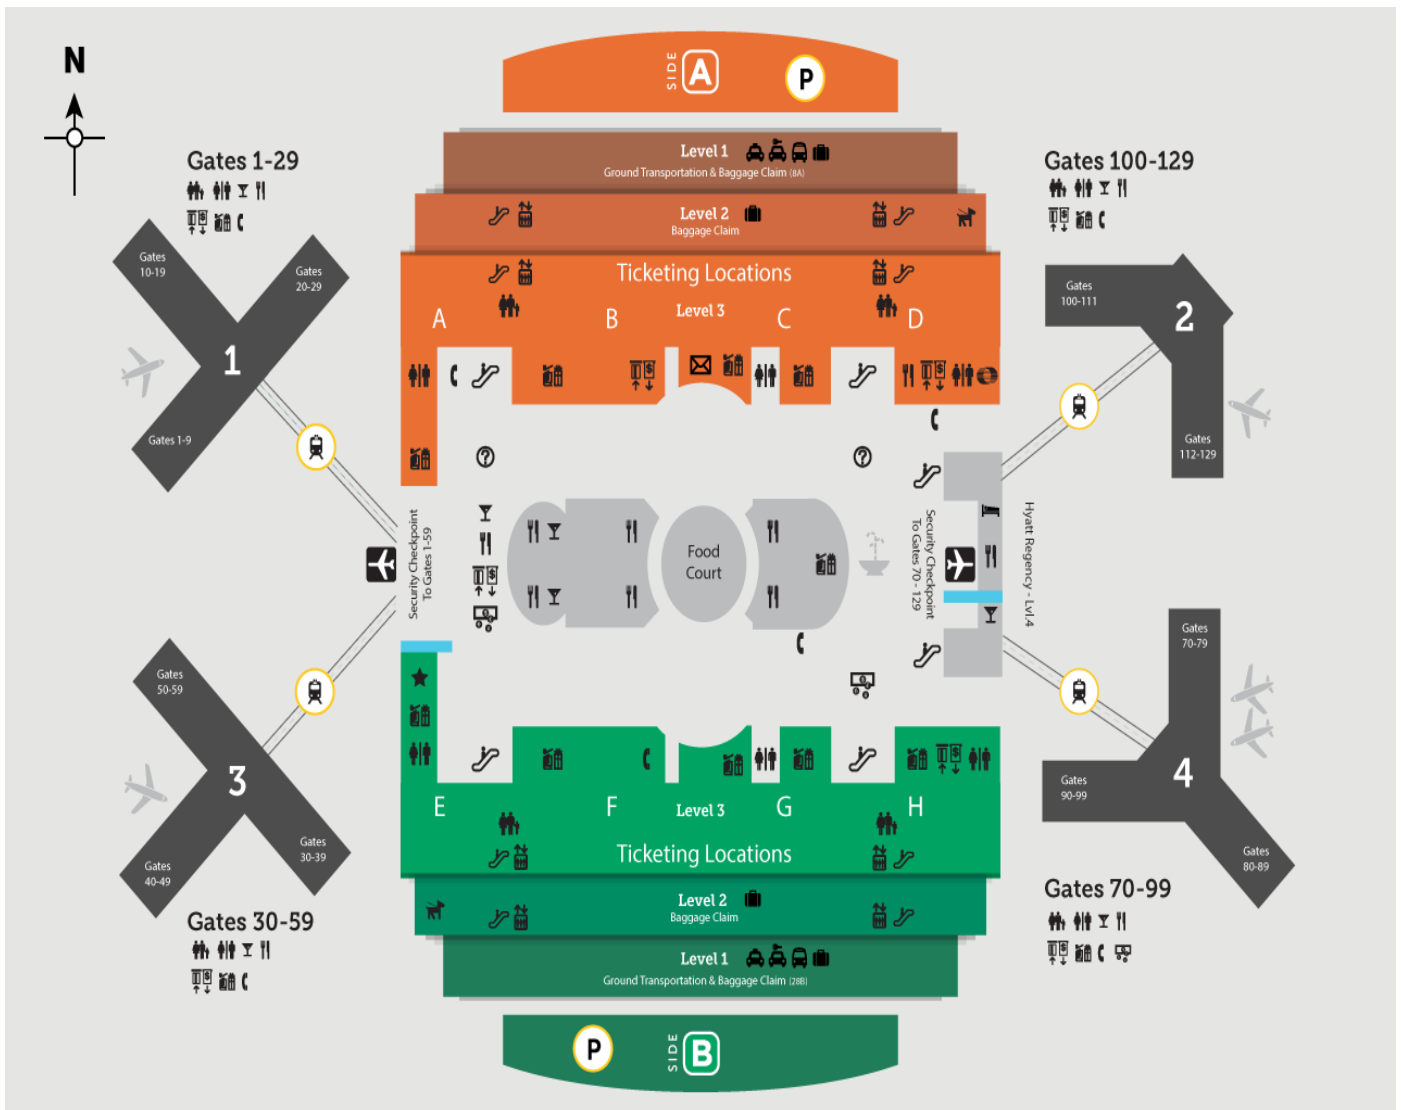

<https://orlandoairports.net/getting-around-mco>

- **Departing shuttles** leave the Beacon Apartments/Residences and arriving at MCO Ground Transportation Lot. Note - Travel time to the airport is approximately one hour after all students have been picked up.
- **Return shuttles** pick up at MCO **Ground Transportation Level 1 (one level below Baggage Claim)** and returns to all Beacon College Apartments/Residences.